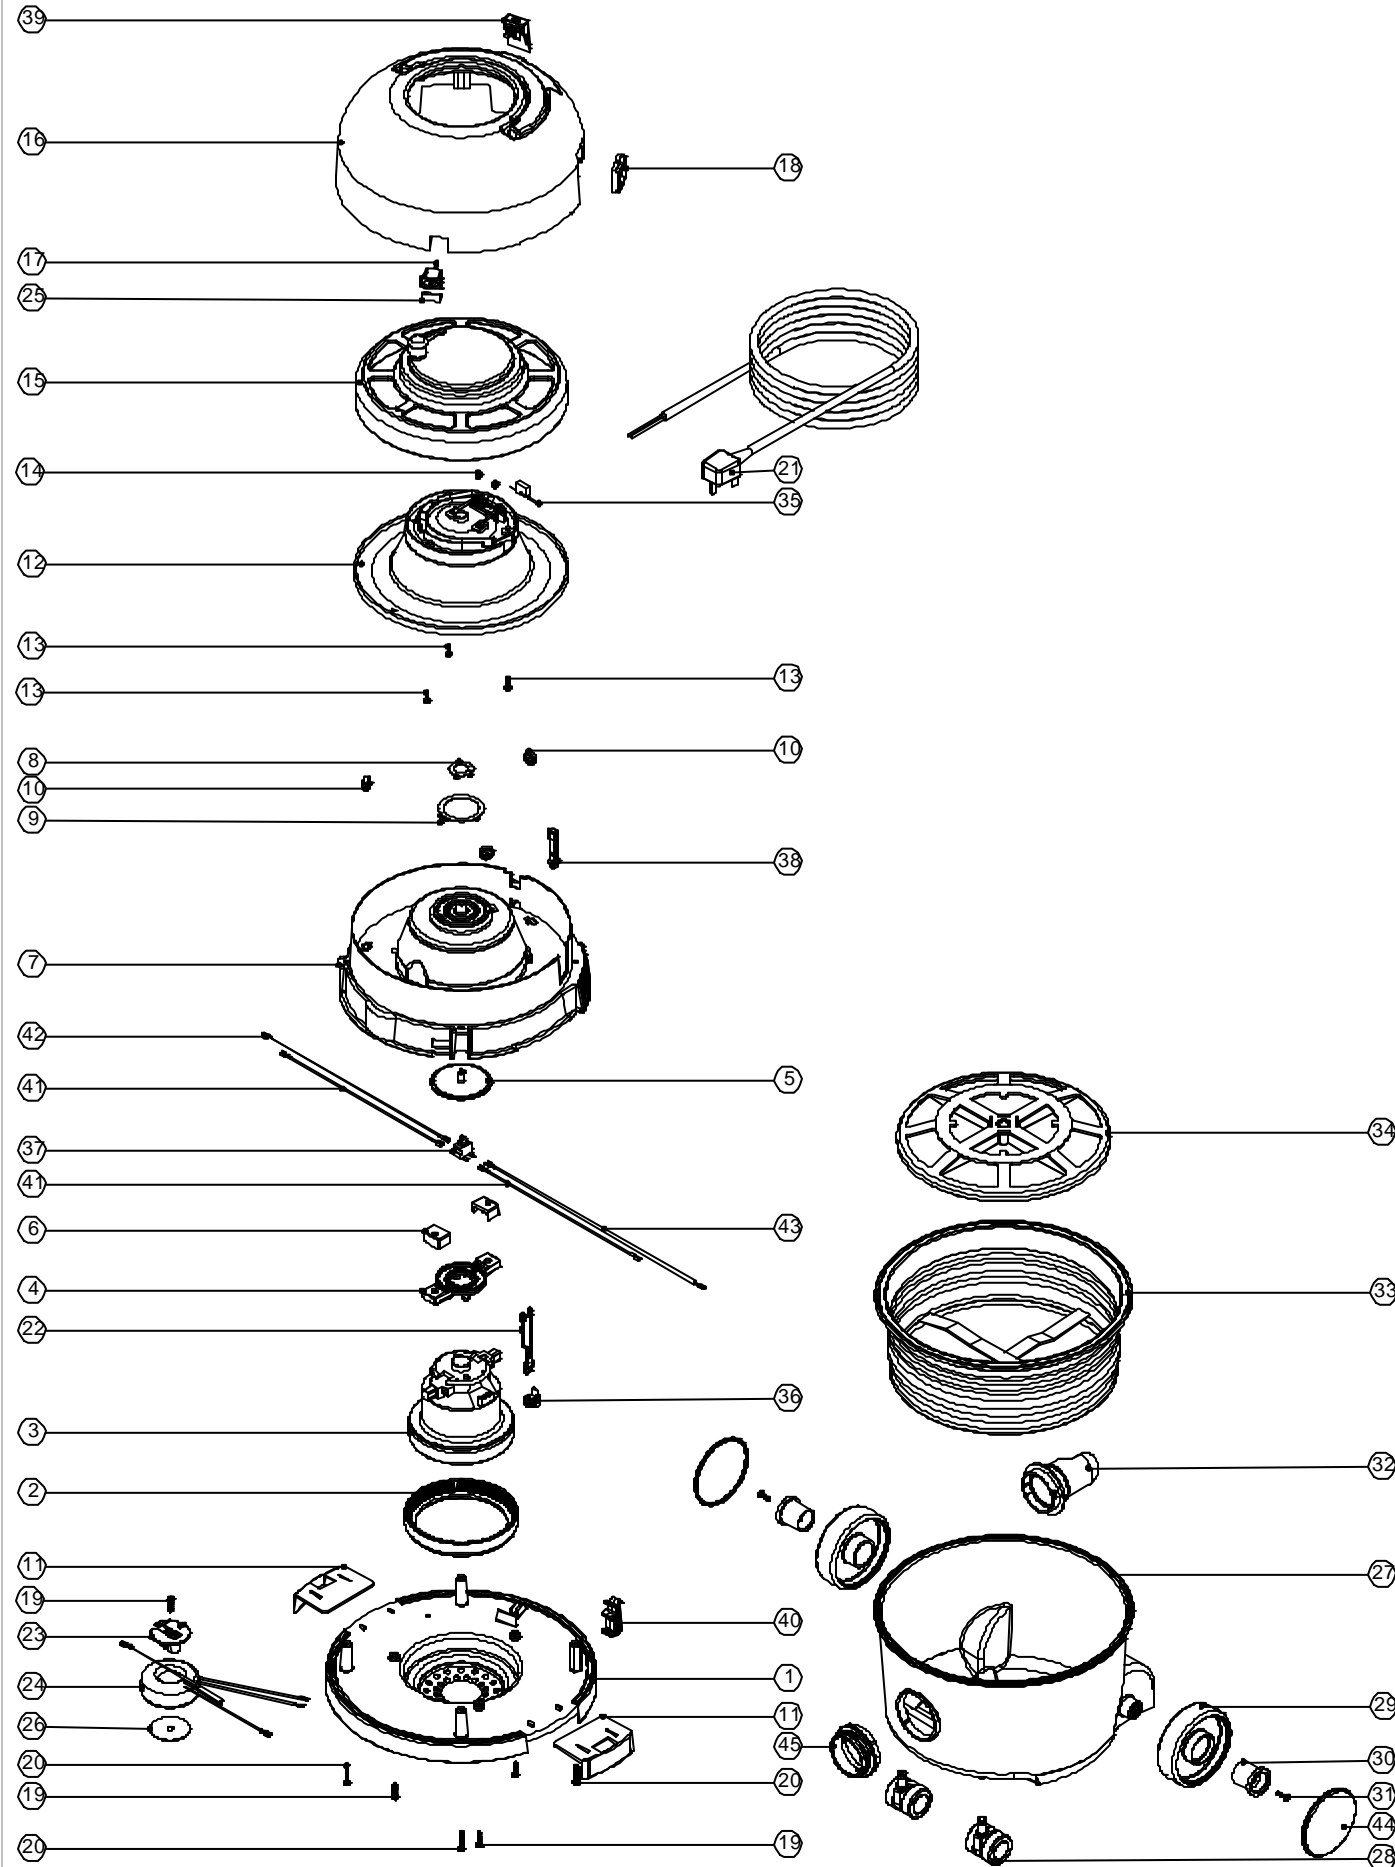

Numatic International Spare Parts

Model No: HVR-200T / HVR-200TM / HHR-200

231948
DRAWING: EXP-0418 ISS:A03
05/08/2003

Numatic International Spare Parts

Model No: HVR-200T / HVR-200TM / HHR-200

POS:	ITEM NO:	DESCRIPTION:	COMMENTS:
1	227430	BOTTOM MOTOR HOUSING	
2	227439	RIBBED MOTOR GASKET	
3	205070	230V MOTOR	
	205075	120V MOTOR	
	205080	100V MOTOR	
4	227432	MOTOR PLATE	
5	227437	TERMINAL COVER	
	227364	TERMINAL COVER	CSA MACHINES
6	227438	RUBBER END PAD	
7	325436	MODIFIED TOP MOTOR HOUSING ASSEMBLY	STANDARD MACHINES
	325321	MODIFIED TOP MOTOR HOUSING ASSEMBLY	CSA MACHINES
	325457	MODIFIED TOP MOTOR HOUSING ASSEMBLY	INDUSTRIAL PLUGED MACHINES
8	227141	INNER CONTACT RING	
9	227142	OUTER CONTACT RING	
10	227436	ROLLER WHEEL	
11	227115	TOGGLE	
12	227447	CABLE REEL MOULDING ASSEMBLY	
	227348	CABLE REEL MOULDING ASSEMBLY	CSA MACHINES
13	219101	No8 X 1/2 INCH LONG POZI PAN PLASTIITE SCREW	
14	219090	M4 X 8MM LONG POZI PAN SEMS SCREW	
15	320308	CABLE REEL COVER ASSEMBLY	
	320309	CABLE REEL COVER ASSEMBLY	CSA MACHINES
16	325236	MODIFIED COVER & HANDLE ASSEMBLY (PRINTED HENRY TURBO)	HVR-200T
	325238	MODIFIED COVER & HANDLE ASSEMBLY (PRINTED HENRY MICRO)	HVR-200TM
	325307	MODIFIED COVER & HANDLE ASSEMBLY (PRINTED HENRY HOUND)	HHR-200
17	220776	24V SOCKET MOULDING	
18	227108	BLACK CABLE ENTRY	
19	219041	No8 X 3/4 INCH LONG POZI PAN SCREW	
20	219104	No8 X 1 INCH LONG POZI PAN PLASTITE SCREW	
21	220902	MAINS CABLE (2 CORE / UK PLUG)	
	220860	MAINS CABLE (2 CORE / EURO PLUG)	
	236049	MAINS CABLE (2 CORE / INDUSTRIAL PLUG)	
	236041	MAINS CABLE (2 CORE / CSA PLUG)	
	220939	MAINS CABLE (2 CORE / AUSTRALIAN PLUG)	
	220863	MAINS CABLE (2 CORE / SOUTH AFRICAN PLUG)	
22	220929	BIMETALIC OVERLOAD ASSEMBLY	
	220930	BIMETALIC OVERLOAD ASSEMBLY	CSA MACHINES
23	227287	TRANSFORMER CLAMP	
24	220819	230V TRANSFORMER AND THERMAL CUT OUT ASSEMBLY	
	220934	120V TRANSFORMER AND THERMAL CUT OUT ASSEMBLY	
	220817	100V TRANSFORMER AND THERMAL CUT OUT ASSEMBLY	
25	220793	SOCKET SUPPORT BRACKET	
26	219678	RUBBER WASHER	
27	227442	RED CONTAINER + FACE	
	227443	BLUE CONTAINER + FACE	
	227444	GREEN CONTAINER + FACE	
	227445	YELLOW CONTAINER + FACE	
28	204000	40MM PU-TYRED BLACK TWIN WHEEL CASTOR	
29	227640	2 SHOT WHEEL ASSEMBLY	
30	227011	BLACK WHEEL HUB CAP	
31	219105	No8 X 5/8 INCH LONG POZI PAN PLASTITE SCREW	
32	227363	BAG CONNECTOR	
33	207102	WHITE FILTER ASSEMBLY	HVR-200T
	207057	YELLOW MICROTUX FILTER ASSEMBLY	HVR-200TM
	207067	CHARCOAL FILTER ASSEMBLY	HHR-200
34	209050	SINGLE FILTER GRID	
35	220937	SUPPRESSOR CAPACITOR ASSEMBLY WITH DISCHARGE RESISTOR	
36	206490	OVERLOAD CLIP	
37	220827	SWITCH	
38	227435	SWITCH PUSH ROD	
39	227434	SWITCH TOP	
40	229426	HENRY CLIPHOLDER	
41	320543	250MM LONG WHITE LINK WIRE	
42	320542	295MM LONG BLUE LINK WIRE	
43	320541	350MM LONG BROWN LINK WIRE	
44	227687	RED TRIM	
	227688	BLUE TRIM	
	227689	GREEN TRIM	
	227690	YELLOW TRIM	
45	227396	RED THREADED NECK	
	227397	BLUE THREADED NECK	
	227398	GREEN THREADED NECK	
	227399	YELLOW THREADED NECK	