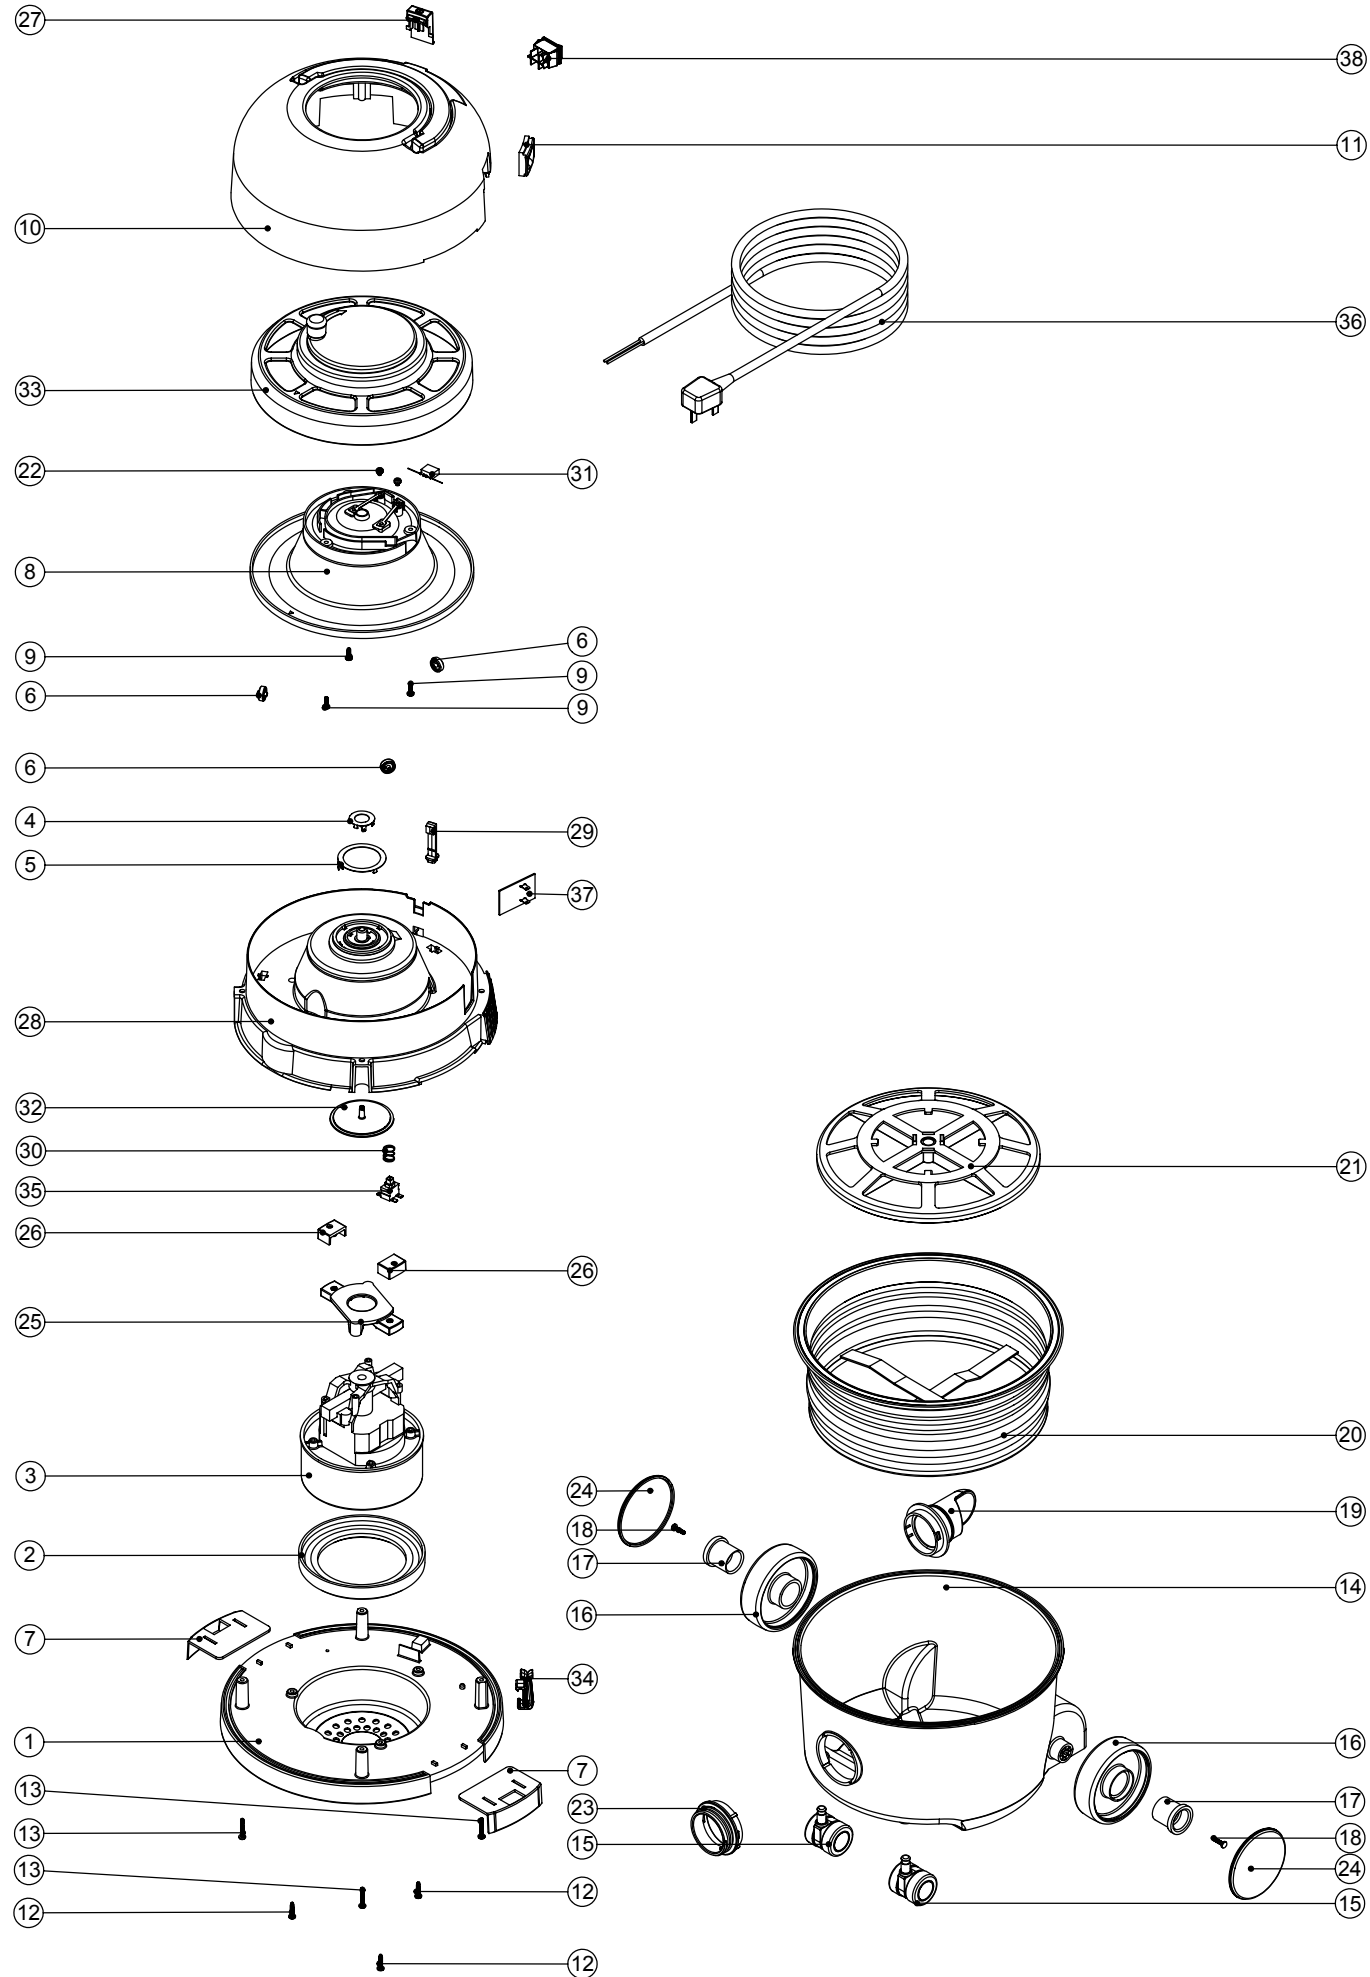

Numatic International Spare Parts

Model No: HVR 200-22 / HVR 200M-22 EXPLODED DRAWING

234255
DRAWING: EXP-0686 ISS:A01
20/07/2004

Numatic International Spare Parts

Model No: HVR 200-22 / HVR 200M-22 EXPLODED DRAWING

POS:	ITEM NO:	DESCRIPTION:	COMMENTS:
1	227880	BOTTOM MOTOR HOUSING	
2	202031	BOTTOM MOTOR GASKET	
3	205403	240V 2 STAGE THRO FLOW TAPER FAN MOTOR (DL21104T) TCO	
	205401	120V 2 STAGE THRO FLOW TAPER FAN MOTOR (DL21101T) TCO	
4	227141	INNER CONTACT RING	
5	227142	OUTER CONTACT RING	
6	227436	ROLLER WHEEL	
7	227115	TOGGLE	
8	227132	CABLE REEL MOULDING ASSEMBLY	
9	219101	No8 X 1/2 INCH LONG POZI PAN PLASTIITE SCREW	
10	227604	COVER & HANDLE ASSEMBLY - PRINTED WHITE HENRY LOGO	
	325308	COVER + HANDLE PUSH SWITCH (WHITE LOGO) PRINT HENRY MICRO	HVR 200M-22
11	227108	BLACK CABLE ENTRY	
12	219041	No8 X 3/4 INCH LONG POZI PAN SCREW	
13	219104	No8 X 1 INCH LONG POZI PAN PLASTITE SCREW	
14	227442	RED CONTAINER + FACE	
	227443	BLUE CONTAINER + FACE	
	227444	GREEN CONTAINER + FACE	
	227445	YELLOW CONTAINER + FACE	
15	204000	40MM PU-TYRED BLACK TWIN WHEEL CASTOR	
16	227640	2 SHOT WHEEL ASSEMBLY	
17	227868	WHEEL HUB FOR 2 SHOT WHEEL	
18	219105	No8 X 5/8 INCH LONG POZI PAN PLASTITE SCREW	
19	227363	BAG CONNECTOR	
20	207098	WHITE FILTER (SMS) + U GASKET	
	207057	COMBINATION MICROTTEX FILTER ASSEMBLY	HVR 200M-22
21	209050	SINGLE FILTER GRID	
22	219090	M4 X 8MM LONG POZI PAN SEMS SCREW	
23	227396	RED THREADED NECK	
	227397	BLUE THREADED NECK	
	227398	GREEN THREADED NECK	
	227399	YELLOW THREADED NECK	
24	227687	RED TRIM	
	227688	BLUE TRIM	
	227689	GREEN TRIM	
	227690	YELLOW TRIM	
25	227881	MOTOR PLATE	
26	227438	RUBBER END PAD	
27	227434	SWITCH TOP	
28	227431	TOP MOTOR HOUSING	
	325412	TOP MOTOR HOUSING MODIFIED FOR 1.5MM CABLE	INDUSTRIAL MACHINES ONLY
29	227435	SWITCH PUSH ROD	
30	219831	SWITCH SPRING	
31	220937	SUPPRESSOR CAPACITOR ASSEMBLY WITH DISCHARGE RESISTOR	
32	227437	TERMINAL COVER	
33	320308	CABLE REEL COVER ASSEMBLY	
34	229426	HENRY CLIPHOLDER	
35	206582	DOUBLE POLE ON/OFF LATCHING PUSH BUTTON SWITCH	
36	220902	MAINS CABLE (2 CORE / UK PLUG)	
	220860	MAINS CABLE (2 CORE / EURO PLUG)	
	220861	MAINS CABLE (2 CORE / SWISS PLUG)	
	220863	MAINS CABLE (2 CORE / SOUTH AFRICAN PLUG)	
	220939	MAINS CABLE (2 CORE / AUSTRALIAN PLUG)	
	236049	MAINS CABLE (2 CORE / 16AMP INDUSTRIAL PLUG)	INDUSTRIAL MACHINES ONLY
37	206606	NUMATIC 2 SPEED CONTROL PCB (240V) GREEN BOARD 180MB	
	206608	NUMATIC 2 SPEED CONTROL PCB (120V) RED BOARD	
38	220243	BLACK/GREEN ROCKER SWITCH