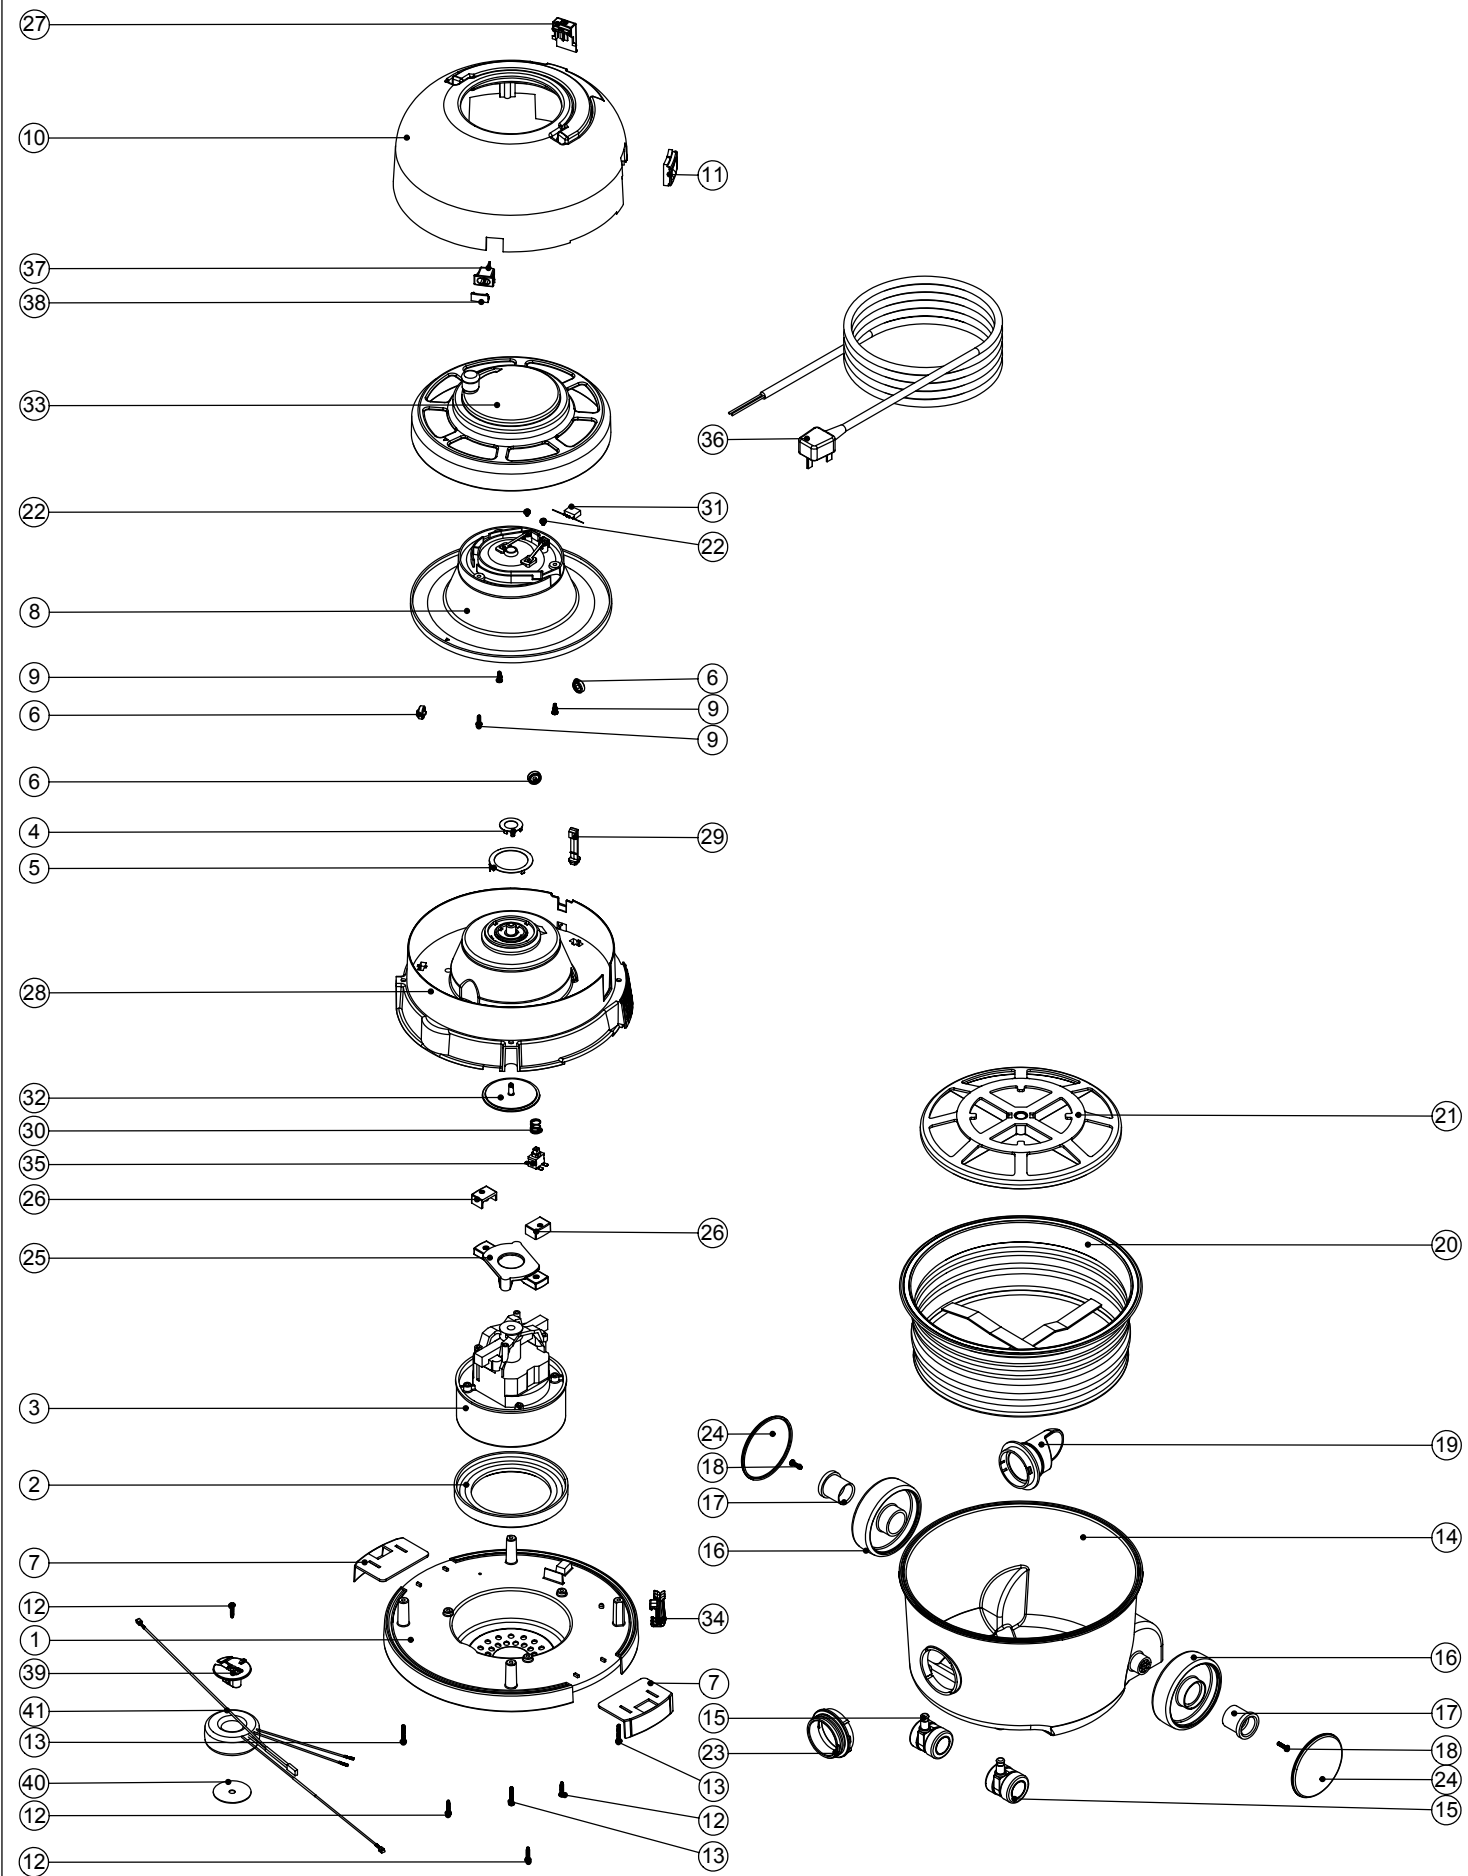

Numatic International Spare Parts

Model No: HVR 200T-2 / HVR 200TM-2

234260
DRAWING: EXP-0691 ISS:A02
14/01/2005

Numatic International Spare Parts

Model No: HVR 200T-2 / HVR 200TM-2

POS:	ITEM NO:	DESCRIPTION:	COMMENTS:
1	227880	BOTTOM MOTOR HOUSING	
2	227882	BOTTOM MOTOR GASKET	
3	205403	240V 2 STAGE THRO FLOW TAPER FAN MOTOR (DL21104T) TCO	
	205401	120V 2 STAGE THRO FLOW TAPER FAN MOTOR (DL21101T) TCO	
4	227141	INNER CONTACT RING	
5	227142	OUTER CONTACT RING	
6	227436	ROLLER WHEEL	
7	227115	TOGGLE	
8	227132	CABLE REEL MOULDING ASSEMBLY	
9	219101	No8 X 1/2 INCH LONG POZI PAN PLASTITE SCREW	
10	325236	MODIFIED COVER & HANDLE ASSEMBLY (PRINTED HENRY TURBO)	
11	227108	BLACK CABLE ENTRY	
12	219041	No8 X 3/4 INCH LONG POZI PAN SCREW	
13	219104	No8 X 1 INCH LONG POZI PAN PLASTITE SCREW	
14	227442	RED CONTAINER + FACE	
	227443	BLUE CONTAINER + FACE	
	227444	GREEN CONTAINER + FACE	
	227445	YELLOW CONTAINER + FACE	
15	204000	40MM PU-TYRED BLACK TWIN WHEEL CASTOR	
16	227640	2 SHOT WHEEL ASSEMBLY	
17	227868	WHEEL HUB FOR 2 SHOT WHEEL	
18	219105	No8 X 5/8 INCH LONG POZI PAN PLASTITE SCREW	
19	227363	BAG CONNECTOR	
20	207099	MICRO FRESH FILTER (CHARCOAL)	HVR200T-2
	207057	COMBINATION MICROTTEX FILTER ASSEMBLY	HVR 200TM-2
21	209050	SINGLE FILTER GRID	
22	219090	M4 X 8MM LONG POZI PAN SEMS SCREW	
23	227396	RED THREADED NECK	
	227397	BLUE THREADED NECK	
	227398	GREEN THREADED NECK	
	227399	YELLOW THREADED NECK	
24	227687	RED TRIM	
	227688	BLUE TRIM	
	227689	GREEN TRIM	
	227690	YELLOW TRIM	
25	227881	MOTOR PLATE	
26	227438	RUBBER END PAD	
27	227434	SWITCH TOP	
28	227431	TOP MOTOR HOUSING	
	325412	TOP MOTOR HOUSING MODIFIED FOR 1.5MM CABLE	INDUSTRIAL MACHINES ONLY
29	227435	SWITCH PUSH ROD	
30	219831	SWITCH SPRING	
31	220937	SUPPRESSOR CAPACITOR ASSEMBLY WITH DISCHARGE RESISTOR	
32	227437	TERMINAL COVER	
33	320308	CABLE REEL COVER ASSEMBLY	HVR200T-2
	320790	CABLE REEL COVER ASSEMBLY (PRINTED HENRY MICRO)	HVR 200TM-2
34	229426	HENRY CLIPHOLDER	
35	206582	DOUBLE POLE ON/OFF LATCHING PUSH BUTTON SWITCH	
36	220902	MAINS CABLE (2 CORE / UK PLUG)	
	220860	MAINS CABLE (2 CORE / EURO PLUG)	
	220861	MAINS CABLE (2 CORE / SWISS PLUG)	
	220863	MAINS CABLE (2 CORE / SOUTH AFRICAN PLUG)	
	220939	MAINS CABLE (2 CORE / AUSTRALIAN PLUG)	
	236049	MAINS CABLE (2 CORE / 16AMP INDUSTRIAL PLUG)	INDUSTRIAL MACHINES ONLY
37	220776	24V SOCKET MOULDING	
38	220793	SOCKET SUPPORT BRACKET	
39	227534	TRANSFORMER OVERLOAD CLAMP	
40	219678	RUBBER WASHER	
41	230076	230V TRANSFORMER & THERMAL CUT OUT ASSEMBLY	
	230077	120V TRANSFORMER & THERMAL CUT OUT ASSEMBLY	