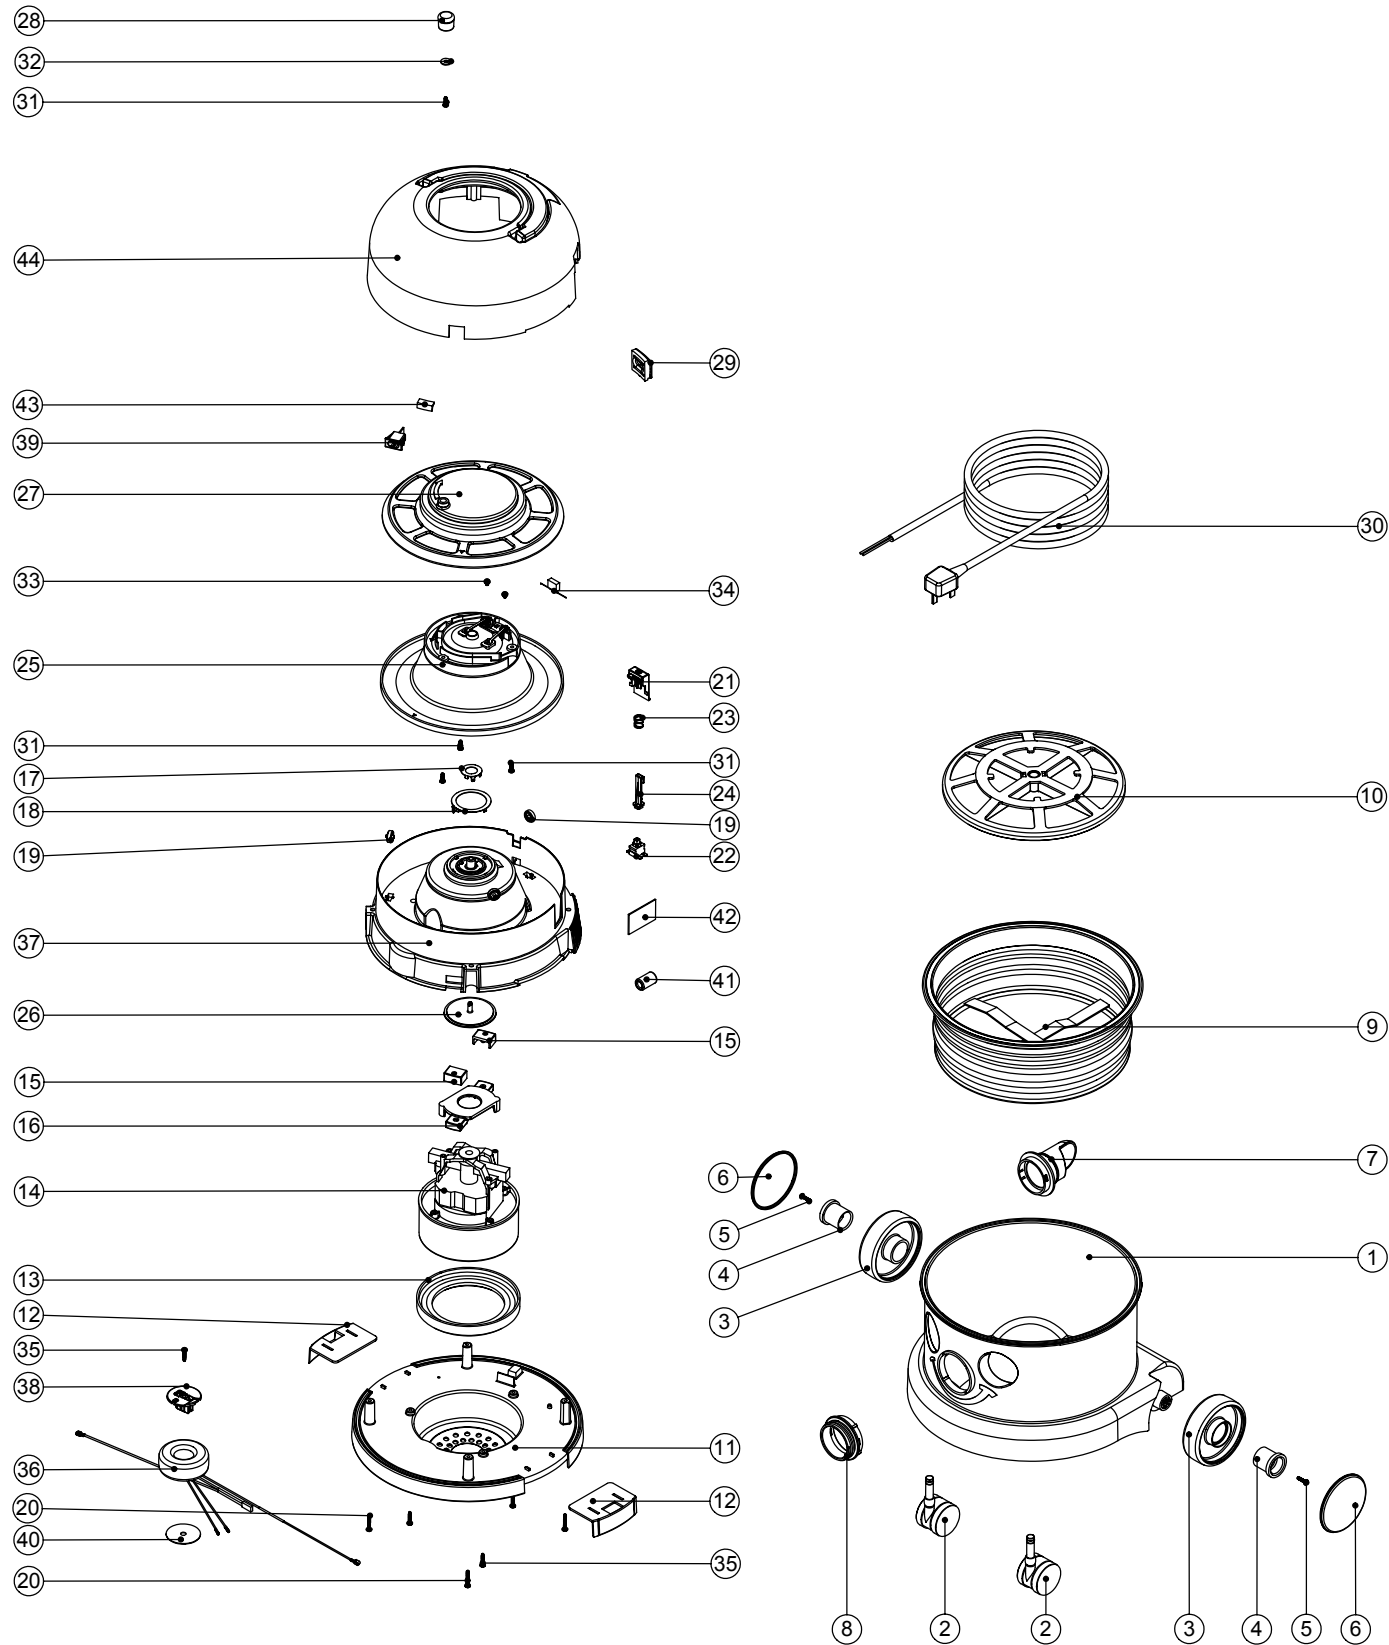

Numatic International Spare Parts

Model No: NRV200T-2 EXPLODED DRAWING

234308

DRAWING: EXP-0739 ISS:A01
15/02/2005

Numatic International Spare Parts

Model No: NRV200T-2 EXPLODED DRAWING

POS:	ITEM NO:	DESCRIPTION:	COMMENTS:
1	225191	RED MOULDED DRUM PLUS FACE	
	225192	BLUE MOULDED DRUM PLUS FACE	
	225193	GREEN MOULDED DRUM PLUS FACE	
	225194	YELLOW MOULDED DRUM PLUS FACE	
	225190	GREY MOULDED DRUM PLUS FACE	
2	204111	50MM TWIN WHEEL CASTOR WITH PU TYRE	
3	227640	2 SHOT WHEEL ASSEMBLY	
4	227868	WHEEL HUB FOR 2 SHOT WHEEL	
5	219105	No8 X 5/8 INCH LONG POZI PAN PLASTITE SCREW	
6	227638	BLACK TRIM	
7	227363	BAG CONNECTOR	
8	227396	RED THREADED NECK	
	227397	BLUE THREADED NECK	
	227398	GREEN THREADED NECK	
	227399	YELLOW THREADED NECK	
	227346	GREY THREADED NECK	
9	207099	MICRO FRESH FILTER (CHARCOAL)	
10	209050	SINGLE FILTER GRID	
11	227880	BOTTOM MOTOR HOUSING	
12	227115	TOGGLE	
13	227882	BOTTOM MOTOR GASKET	
14	205403	240V 2 STAGE THRO FLOW TAPER FAN MOTOR (DL21104T) TCO	
	205402	220V 2 STAGE THRO FLOW TAPER FAN MOTOR (DL21102T) TCO	
15	227438	RUBBER END PAD	
16	227881	MOTOR PLATE	
17	227141	INNER CONTACT RING	
18	227142	OUTER CONTACT RING	
19	227436	ROLLER WHEEL	
20	219104	No8 X 1 INCH LONG POZI PAN PLASTITE SCREW	
21	227434	SWITCH TOP	
22	206582	DOUBLE POLE ON/OFF LATCHING PUSH BUTTON SWITCH	
23	219831	SWITCH SPRING	
24	227435	SWITCH PUSH ROD	
25	227447	CABLE REEL MOULDING ASSEMBLY	
26	227437	TERMINAL COVER	
27	227133	CABLE REEL COVER	
28	227130	BLACK KNOB	
29	227108	BLACK CABLE ENTRY	
30	220249	MAINS CABLE (2 WIRE/UK PLUG)	
	220251	MAINS CABLE (2 WIRE/ EURO PLUG)	
	220467	MAINS CABLE (2 WIRE/ RSA PLUG)	
31	219101	No8 X 1/2 INCH LONG POZI PAN PLASTITE SCREW	
32	219005	M5 FORM G WASHER	
33	219090	M4 X 8MM LONG POZI PAN SEMS SCREW	
34	220937	SUPPRESSOR CAPACITOR ASSEMBLY WITH DISCHARGE RESISTOR	
	220936	SUPPRESSOR CAPACITOR ASSEMBLY WITH DISCHARGE RESISTOR (220V)	
35	219041	No8 X 3/4 INCH LONG POZI PAN SCREW	
36	230076	230V TRANSFORMER & THERMAL CUT OUT ASSEMBLY	
37	325551	HVR TMH MOD 24V PTO SYSTEM (PUSH SWITCH)	
38	227534	TRANSFORMER OVERLOAD CLAMP	
39	220776	24V SOCKET MOULDING	
40	219678	RUBBER WASHER	
41	230097	AXIAL FERRITE BEAD	
42	227957	BLANKING PLATE	
43	220793	SOCKET SUPPORT BRACKET	
44	325318	NRV COVER MOD 24V PTO PUSH SWITCH (WHITE LOGO) PRINT NUMATIC TURBO	